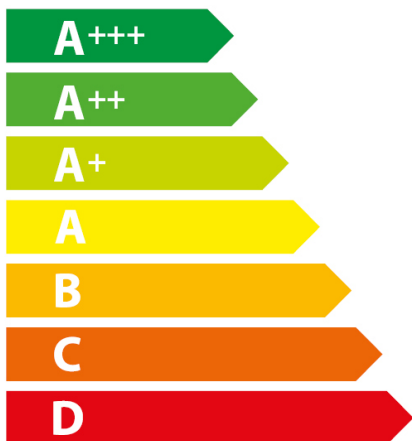

36 L

4,86 MJ/cycle
1,35 kWh/cycle

MJ/cycle
kWh/cycle