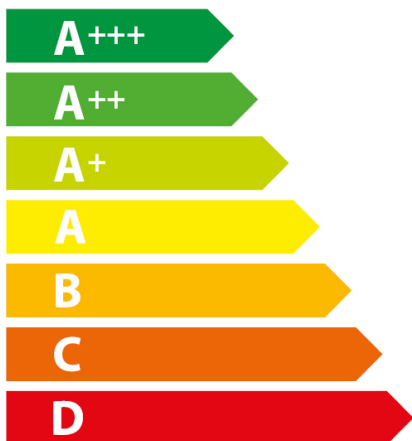

ENERGY

Zanussi

ZCG43250WA 948 905 148

83 L

6,46 MJ/cycle
1,80 kWh/cycle

MJ/cycle
kWh/cycle

ENERGY

Zanussi