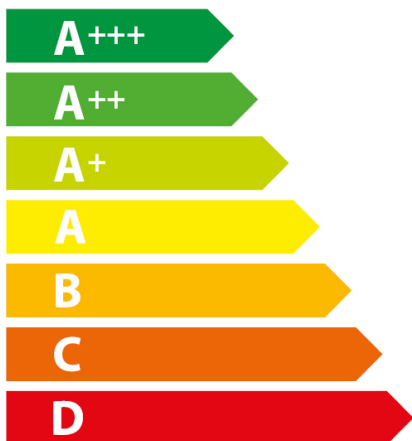

ENERGY

Zanussi

ZCG43050WA 948 905 138

83 L

6,46 MJ/cycle
1,80 kWh/cycle

MJ/cycle
kWh/cycle

ENERGY

Zanussi