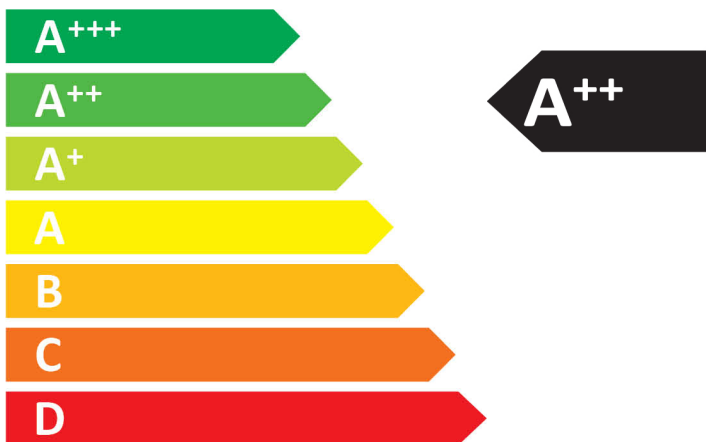

ENERGY

AEG

T7DBG842R 916 098 988

235
kWh/annum

178
min/cycle

8,0
kg

66
dB

 **ABCDEFG**