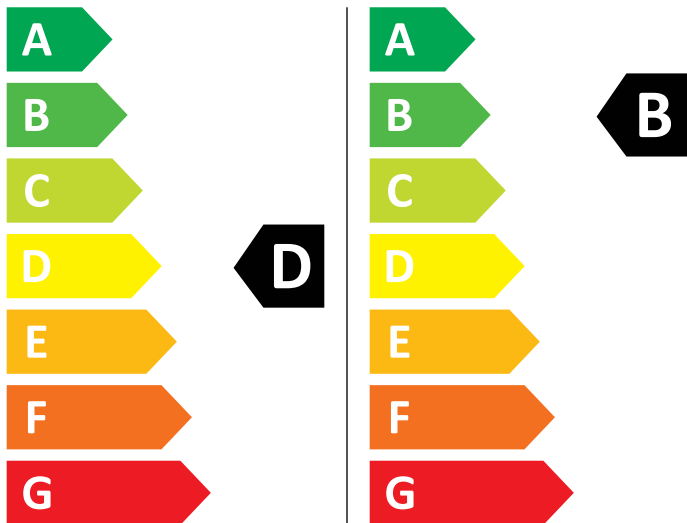

# ENERG

AEG

L7WE74634BI 914606623

💧 217 kWh / 100

💧 52 kWh / 100

4,0 kg

7,0 kg

60 L