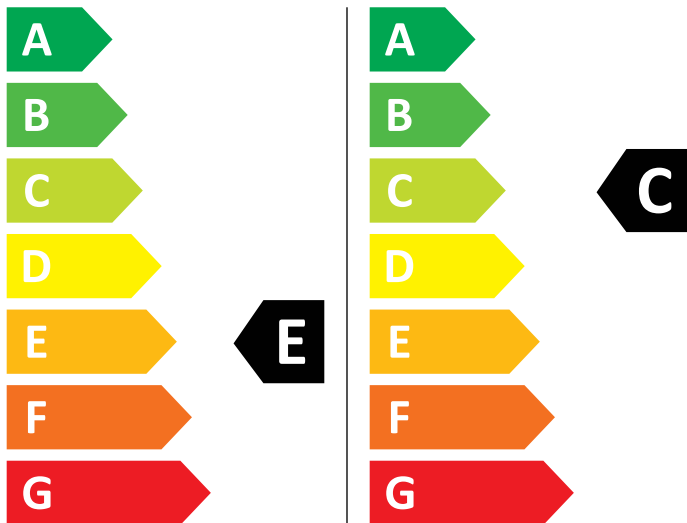

ENERG

Zanussi

ZWD96SB4PW 914604559

💧 376 kWh/100

💧 65 kWh/100

6,0 kg

9,0 kg

70 L