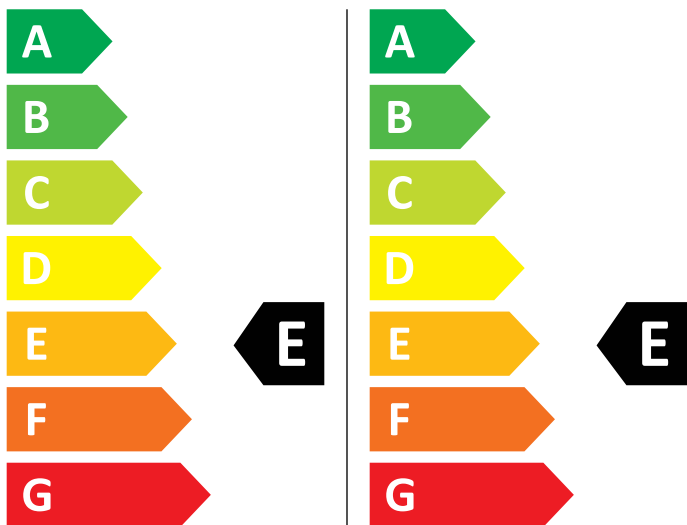

Zanussi

ZWD76SB4PW 914603917

266 kWh / 

78 kWh / 

4,0 kg

7,0 kg

60 L

45 L