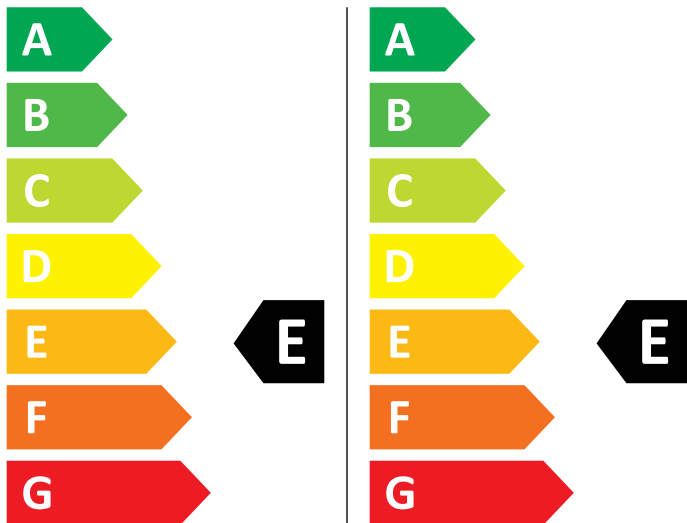

ENERG

Zanussi

ZWD86NB4PW 914603713

💧 266 kWh/100

💧 83 kWh/100

4,0 kg

8,0 kg

60 L