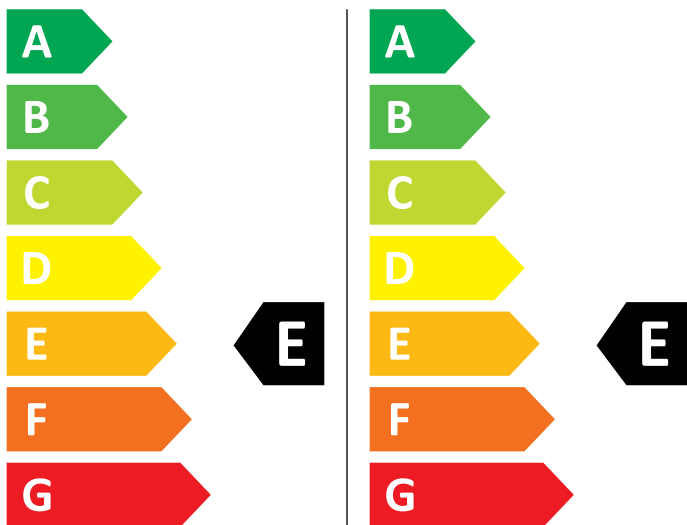

Zanussi

ZWD86SB4PW 914603712

266 kWh / 

83 kWh / 

4,0 kg

8,0 kg

60 L

47 L