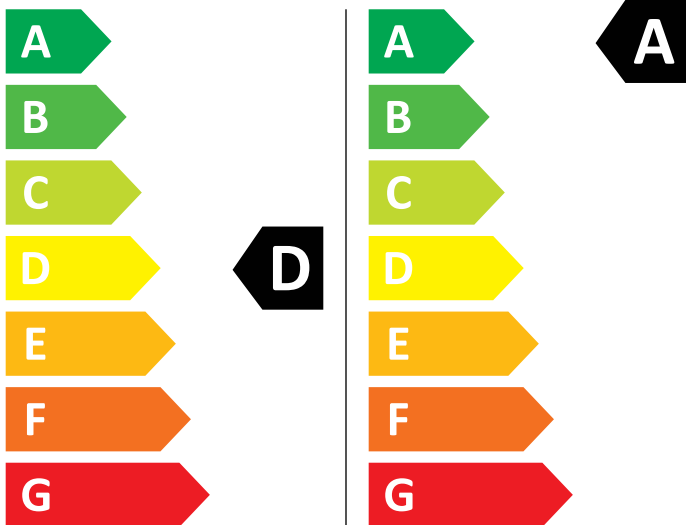

ENERG

AEG

LWR759650 914611106

307 kWh/100

49 kWh/100

6,0 kg

9,0 kg

75 L