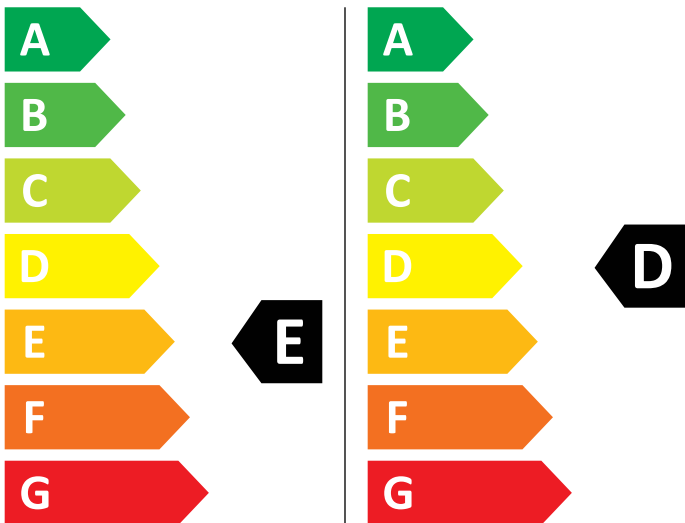

# ENERG

Electrolux

EW7W474BI 914606605

Water consumption: **266 kWh/100**

Water consumption: **69 kWh/100**

**4,0** kg

**7,0** kg

**60** L