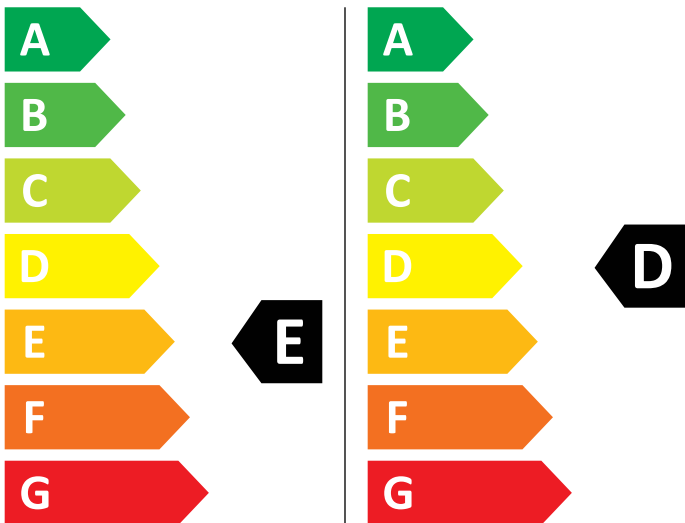

ENERG

Electrolux

EW7W3866OF 914606403

Water consumption: **266 kWh/100**

Water consumption: **73 kWh/100**

4,0 kg

8,0 kg

60 L