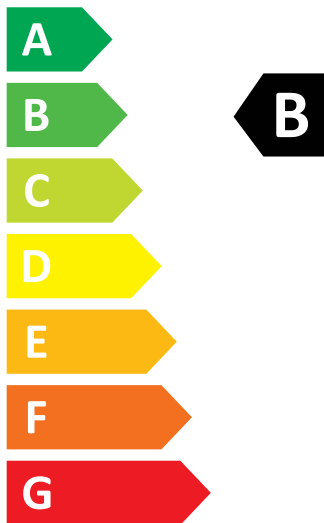

ENERG

AEG

L8WBM163C 914605239

356 kWh /

59 kWh /

6,0 kg

10,0 kg

70 L