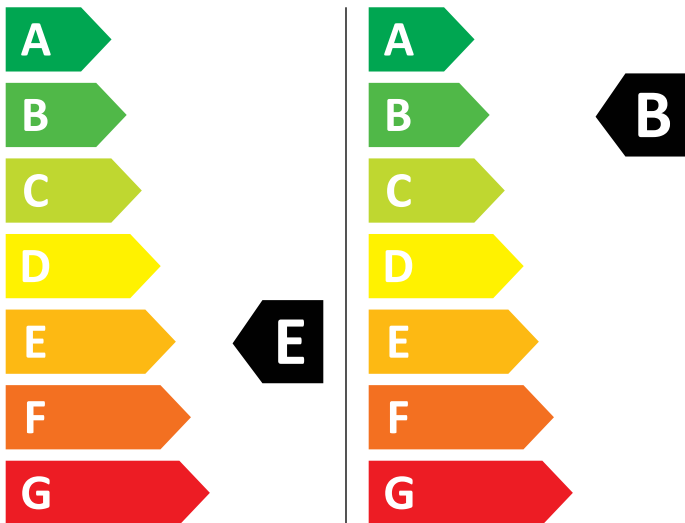

ENERG

AEG

L8WBC61S 914605224

356 kWh / 

59 kWh / 

6,0 kg

10,0 kg

70 L