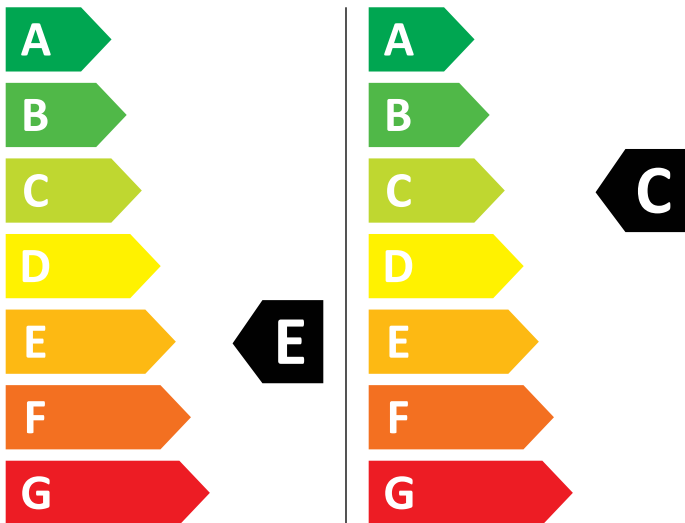

ENERG

AEG

L7WBR962E 914605160

💧 376 kWh/100

💧 65 kWh/100

6,0 kg

9,0 kg

70 L