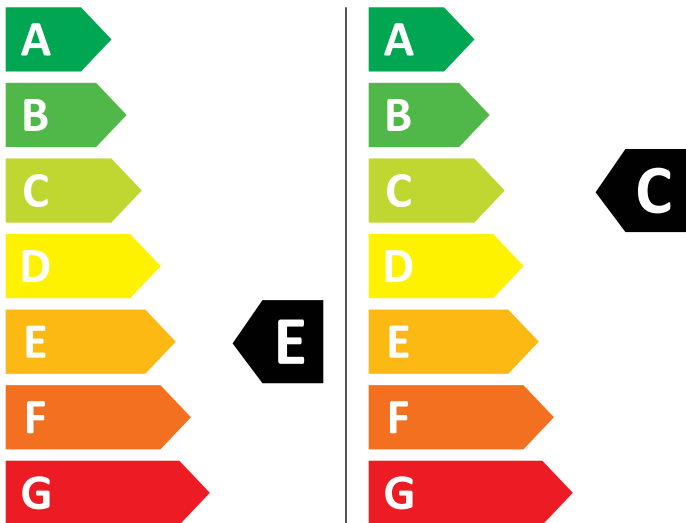

# ENERG

AEG

L7WBL962E 914605157

💧 376 kWh/100

💧 65 kWh/100

6,0 kg

9,0 kg

70 L