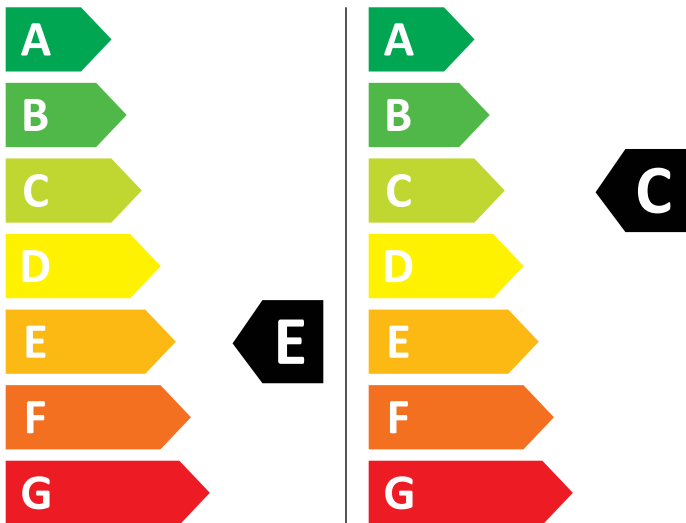

ENERG

AEG

L7WEE961 914605137

💧 376 kWh / 100

💧 65 kWh / 100

6,0 kg

9,0 kg

70 L