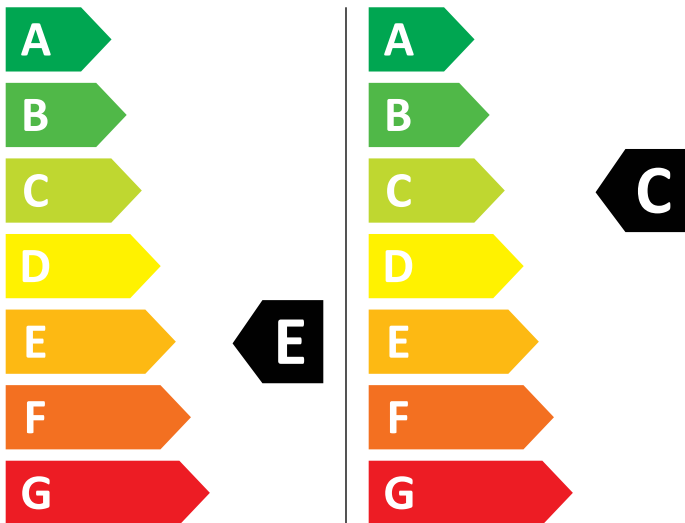

# ENERG

AEG

L7WBE69S 914605135

💧 376 kWh / 100

💧 65 kWh / 100

6,0 kg

9,0 kg

70 L