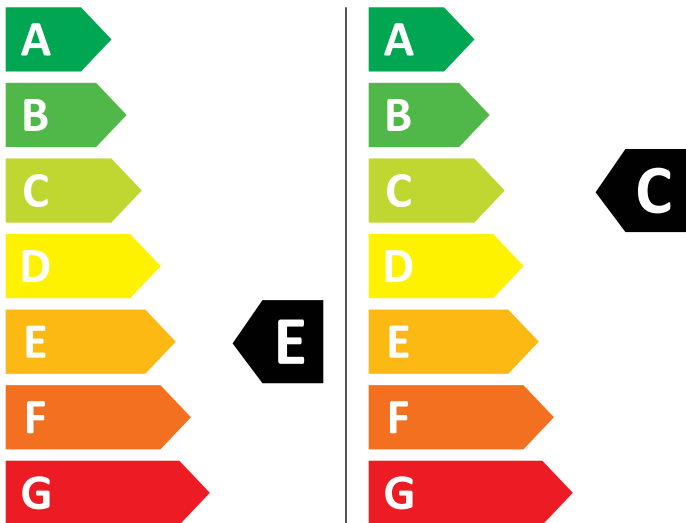

# ENERG

AEG

L7WEE861 914605132

💧 376 kWh/100

💧 63 kWh/100

6,0 kg

8,0 kg

70 L