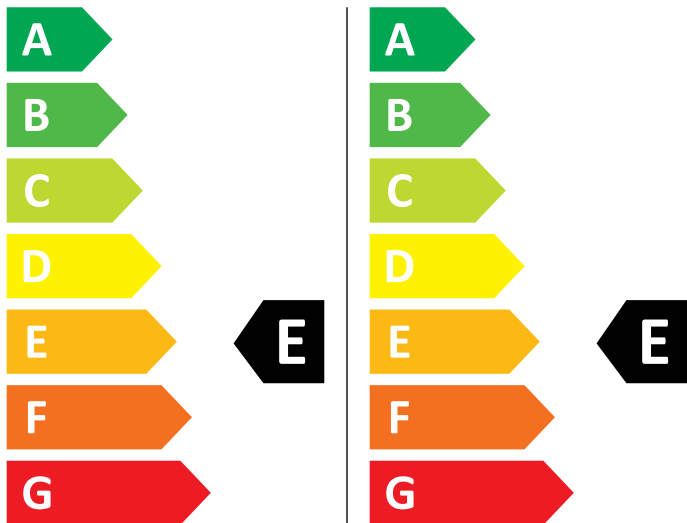

ENERG

Zanussi

ZWD76NB4PW 914603916

💧 266 kWh/100

💧 78 kWh/100

4,0 kg

7,0 kg

60 L