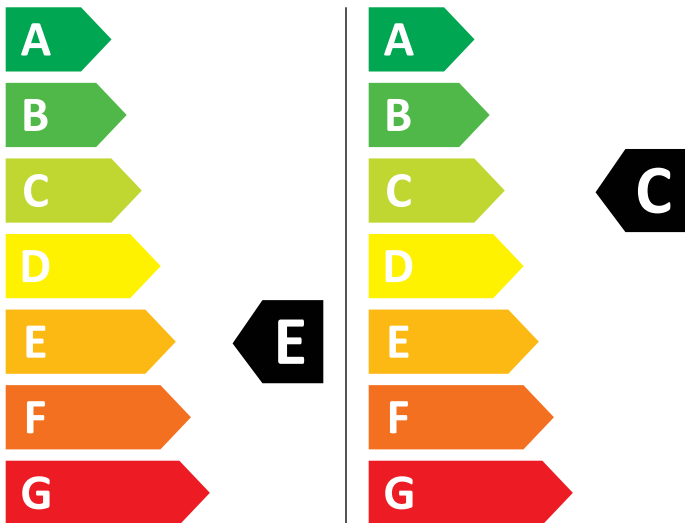

ENERG

AEG

L7WB65684 914603836

💧 250 kWh / 100

💧 63 kWh / 100

4,0 kg

8,0 kg

55 L