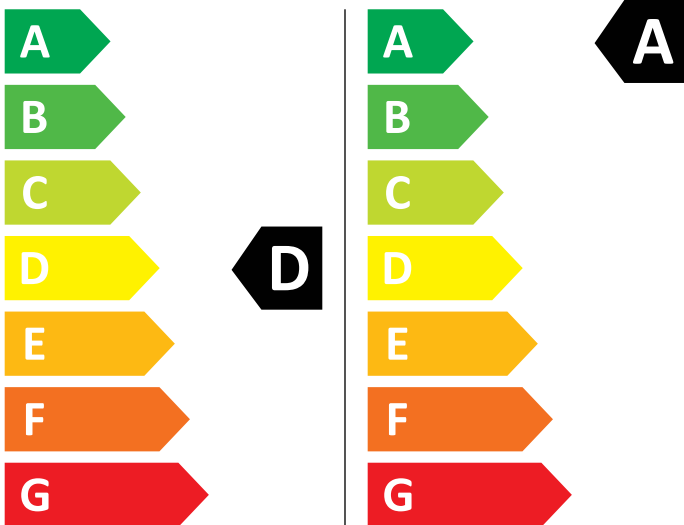

ENERG

Electrolux

EW8W261BG 914600827

307 kWh/100

51 kWh/100

6,0 kg

10,0 kg

75 L