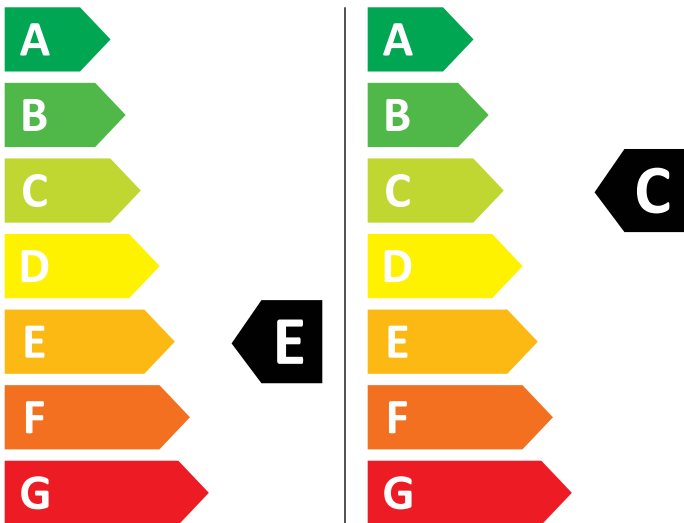

ENERG

Electrolux

EW7W3922RA 914600727

376 kWh/100

65 kWh/100

6,0 kg

9,0 kg

70 L