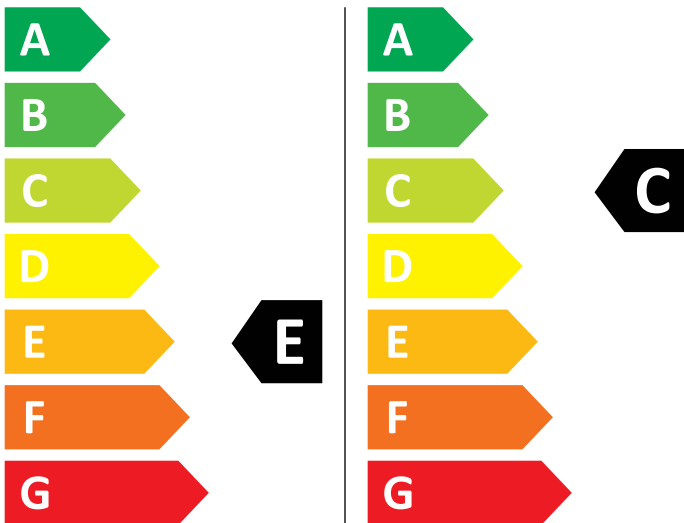

# ENERG

Electrolux

EW7W4862LB 914600714

💧 376 kWh/100

💧 63 kWh/100

6,0 kg

8,0 kg

70 L