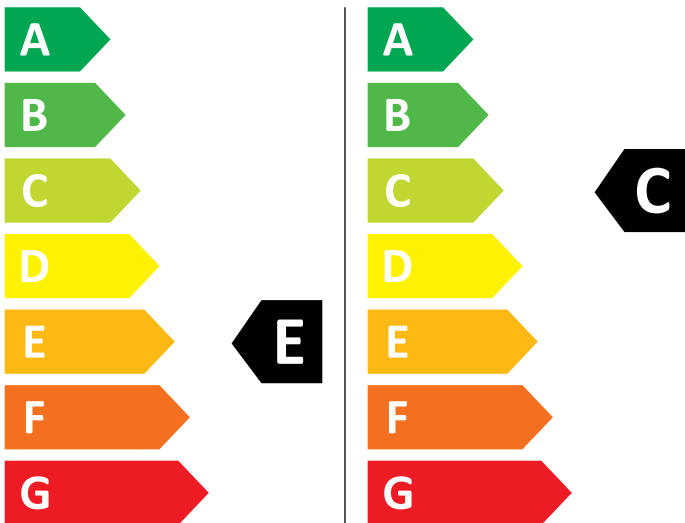

ENERG

Electrolux

EW7W396S 914600711

376 kWh/100

65 kWh/100

6,0 kg

9,0 kg

70 L