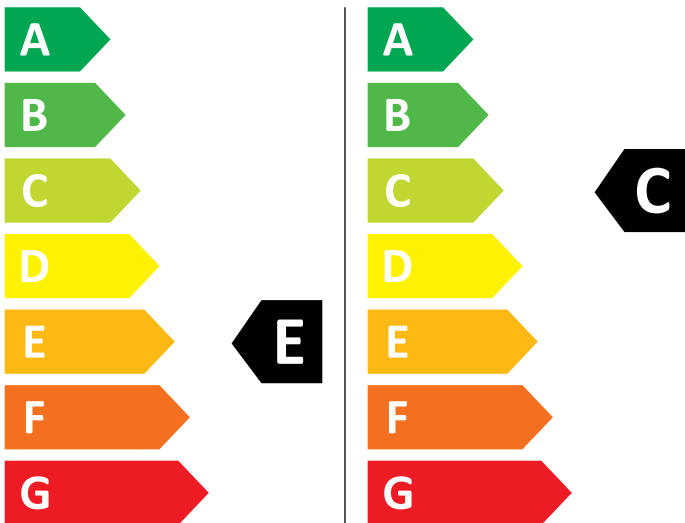

# ENERG

Electrolux

EW7W468W 914600710

💧 376 kWh/100

💧 63 kWh/100

6,0 kg

8,0 kg

70 L