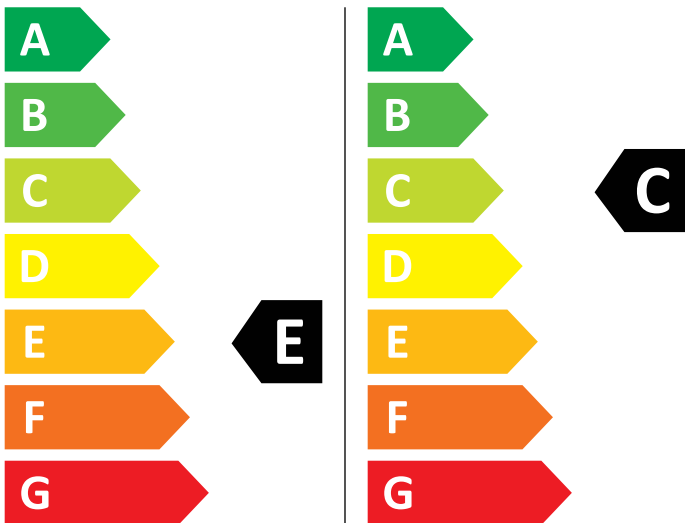

ENERG

Electrolux

EW7W369S 914600707

Water consumption: 376 kWh/100

Water consumption: 65 kWh/100

6,0 kg

9,0 kg

70 L