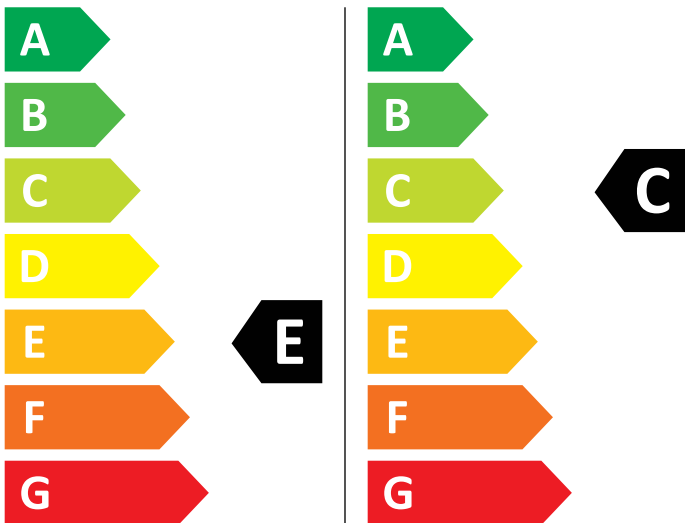

ENERG

Electrolux

EW7W6661S7 914600700

Water consumption: 376 kWh/100

Water consumption: 68 kWh/100

6,0 kg

10,0 kg

70 L