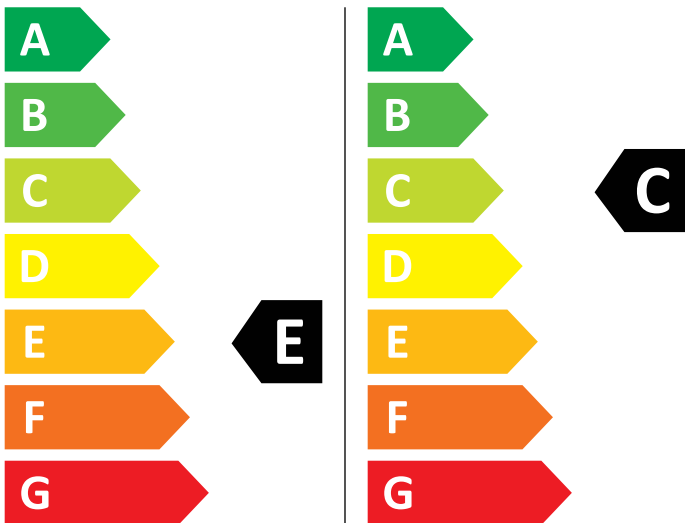

ENERG

Electrolux

EW7W4684W 914600603

💧 250 kWh/100

💧 63 kWh/100

4,0 kg

8,0 kg

55 L